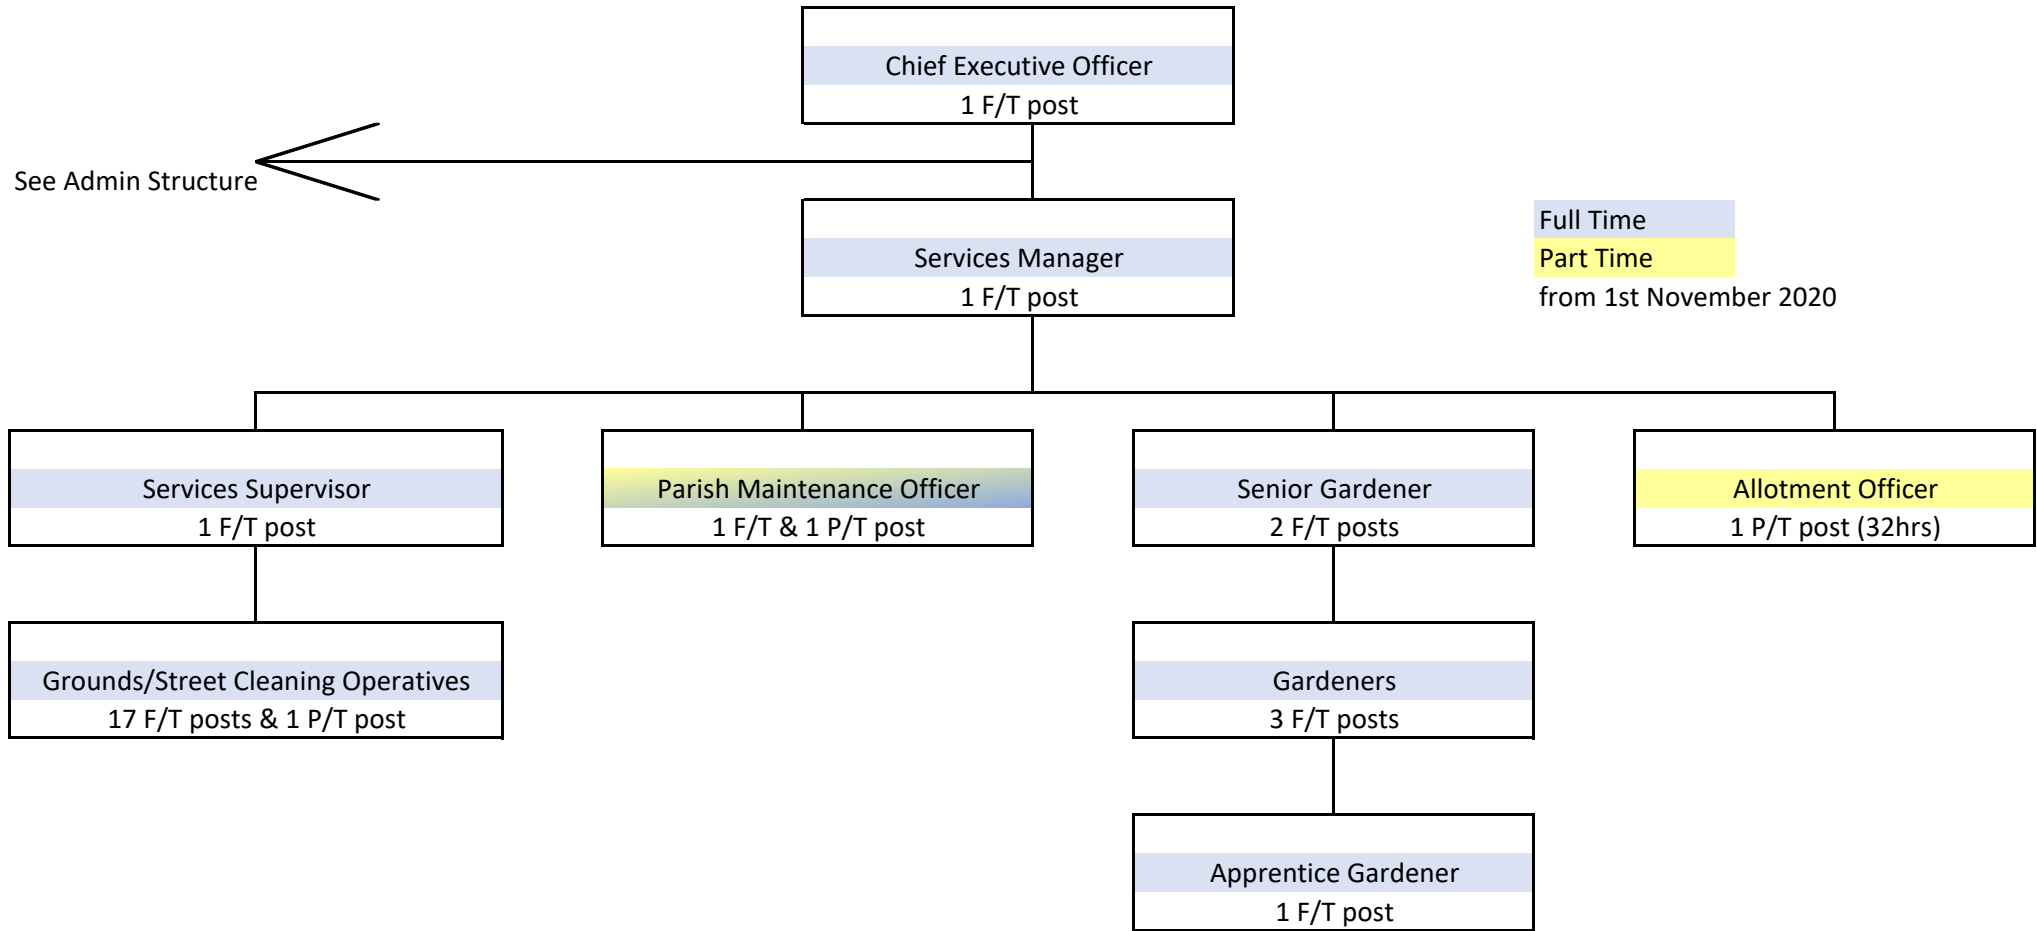

SOUTH SWINDON PARISH COUNCIL

ADMIN & COMMUNITY SERVICES STAFF ORGANISATION - 2020-21

Full Time  
Part Time  
from 1st November 2020

Total Admin & Community Services	13
Full Time	6
Part Time	7
Apprentices	0
Contractors	0

SOUTH SWINDON PARISH COUNCIL

OUTSIDE SERVICES ORGANISATION - 2020-21

Total Outside Services	29
Full Time	25
Part Time	3
Apprentices	1
Contractors	0