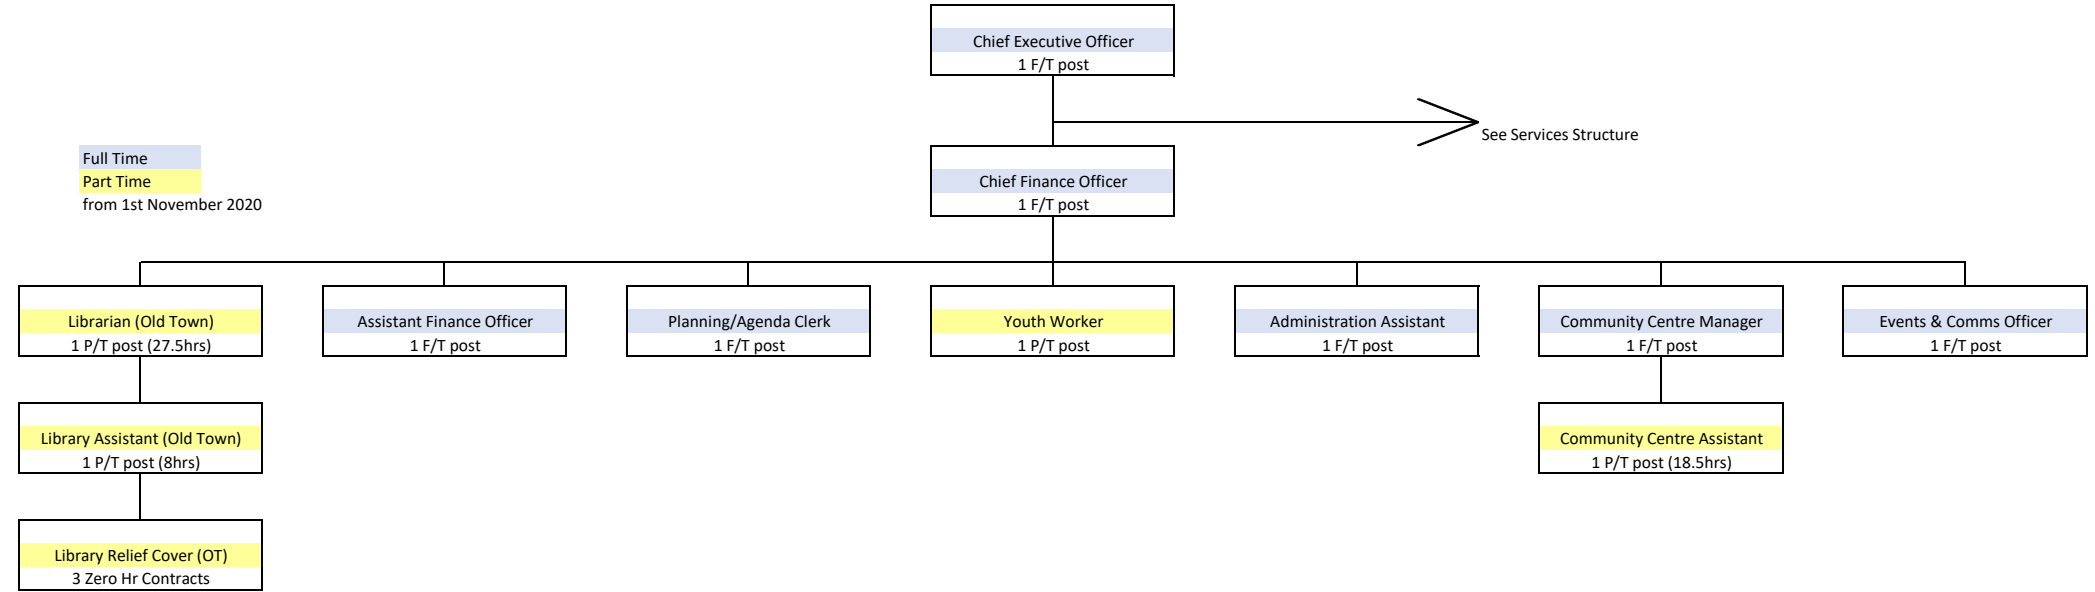

SOUTH SWINDON PARISH COUNCIL

ADMIN & COMMUNITY SERVICES STAFF ORGANISATION - 2020-21

Full Time  
Part Time  
from 1st November 2020

Total Admin & Community Services	13
Full Time	6
Part Time	7
Apprentices	0
Contractors	0